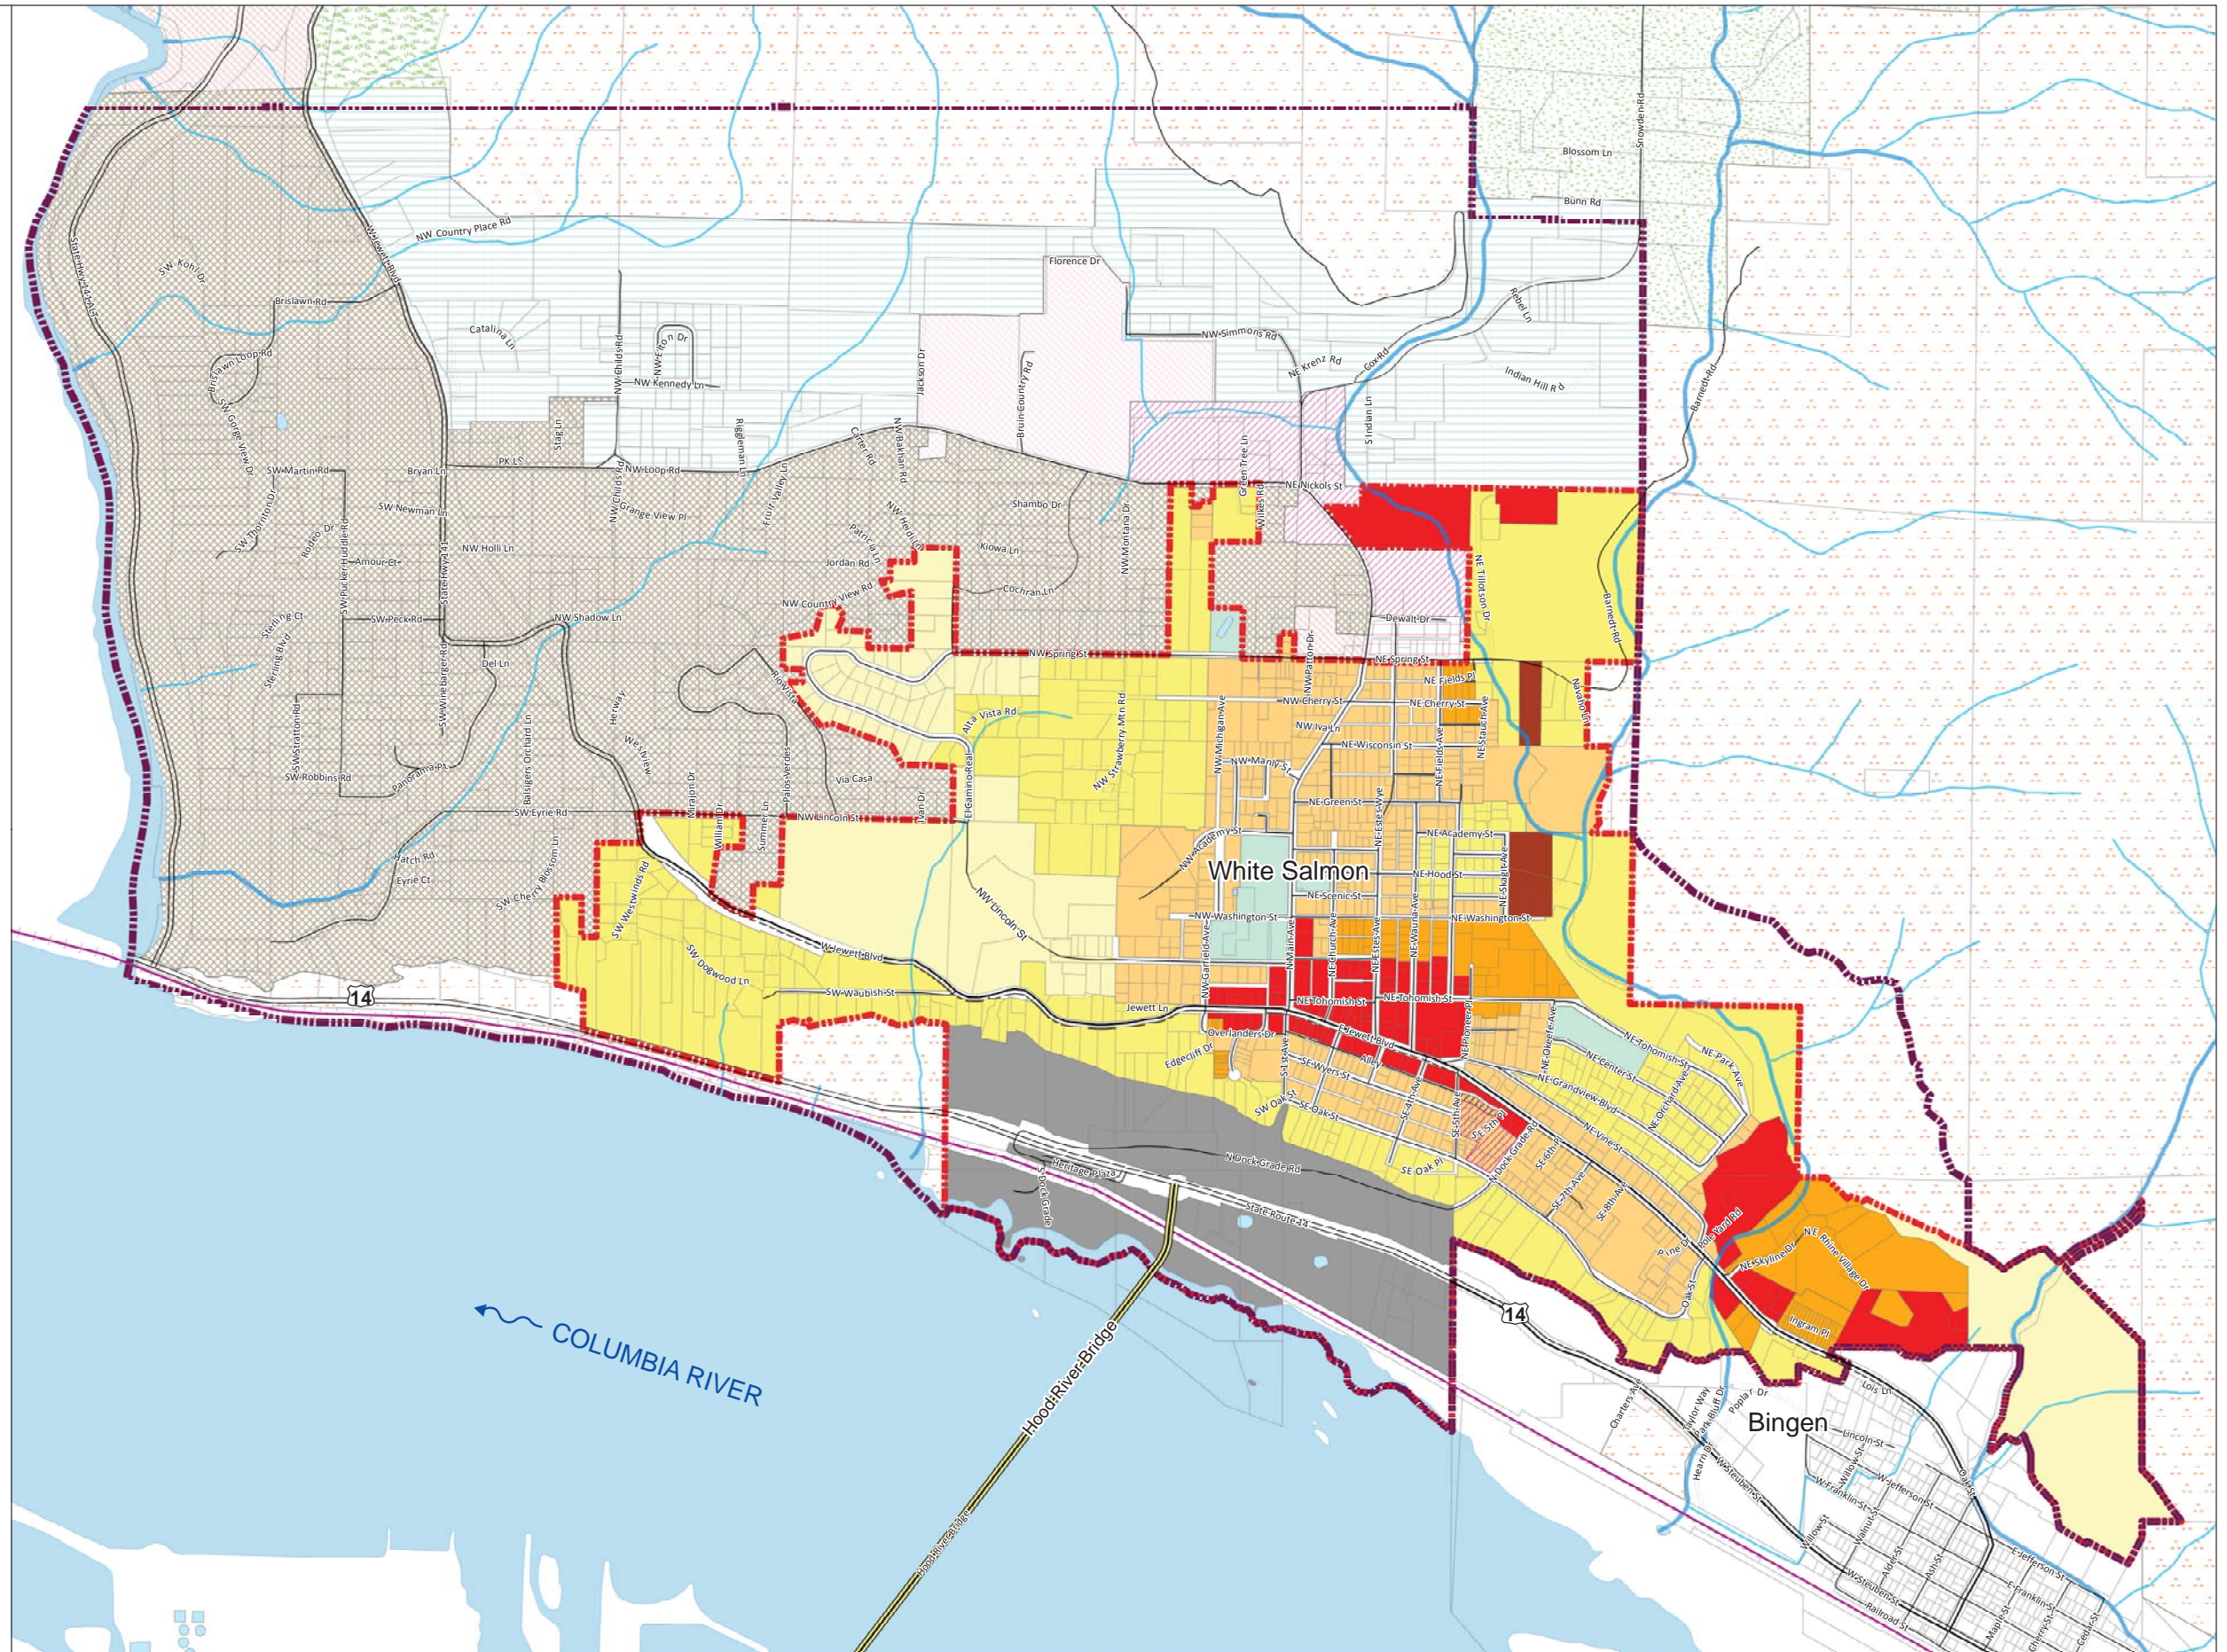

White Salmon Zoning

- MPUD Multi Family Planned Unit Development Overlay
- PUD Planned Unit Development Overlay
- RL Single Family Large Lot Residential
- R-1 Single Family Residential
- R-2 Two-Family Residential
- R-3 Multi-Family Residential
- MHR Mobile Home Residential
- C Commercial
- RD Riverfront District
- PU Public

Digitized from City of White Salmon Zoning Map

Klickitat County Zoning

- Extensive Agriculture
- Forest Resource
- General Commercial
- General Rural
- Industrial Park
- Open Space
- Public
- Residential
- Resource Lands
- Rural Residential 1
- Rural Residential 2
- Suburban Residential

Source: Klickitat County GIS

Map Symbols

- White Salmon City Limits
- White Salmon Urban Area
- Parcel Lines
- Water Bodies
- Roads**
- Bridge
- City; County; Other Govt
- Private
- State
- railroad

0 500 1,000 2,000 Feet